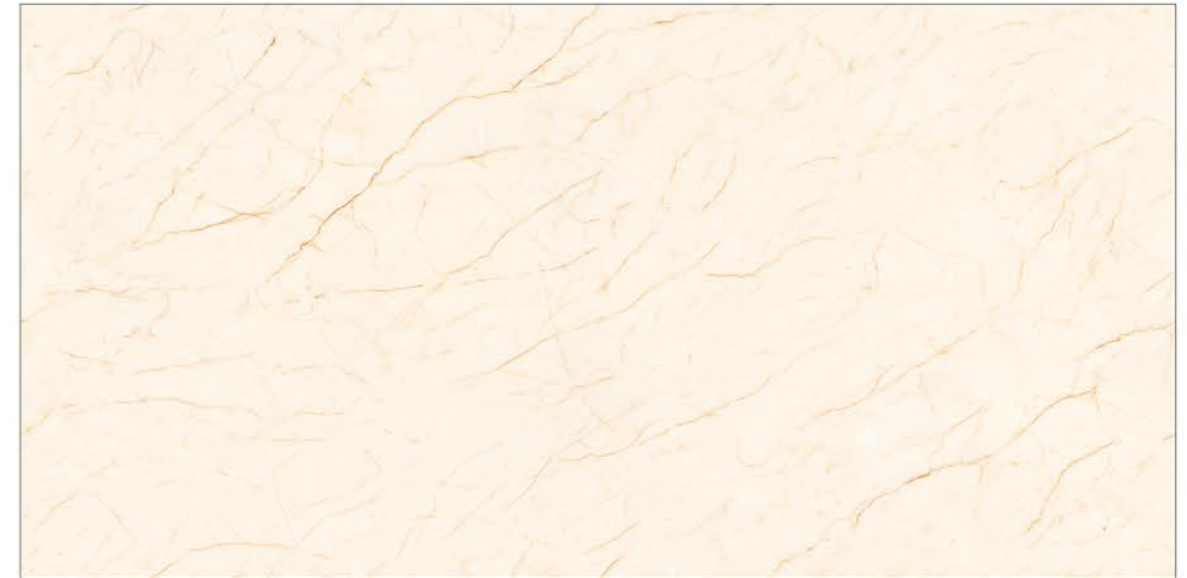

**SIZE:
600X1200MM**

GLAZED VITRIFIED TILES

EM_QUARTZ BRWON

EM_RETROMIX BEIGE

CARVING SURFACE

RANDOM -3

**SIZE:
600X1200MM**

GLAZED VITRIFIED TILES