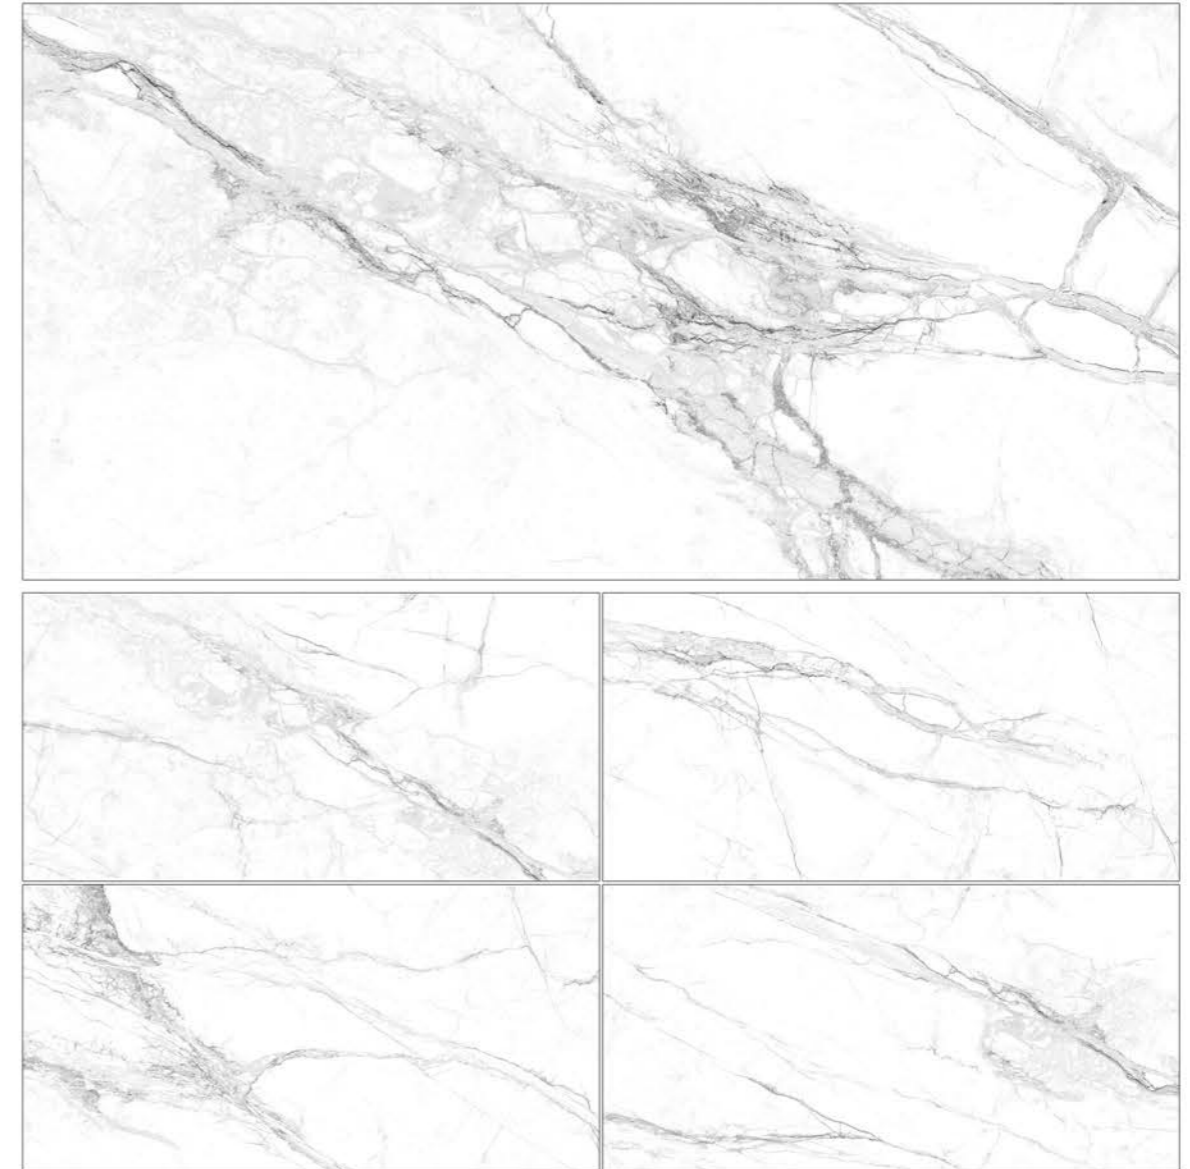

RANDOM -4

**SIZE:
600X1200MM**

GLAZED VITRIFIED TILES

CR_DELIGHT SILVER

VCL-25-18003 WHITE

CARVING SURFACE

RANDOM -5

**SIZE:
600X1200MM**