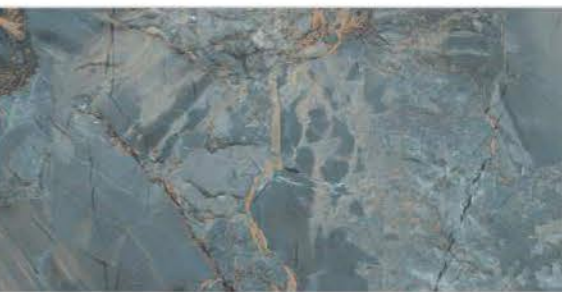

GLAZED VITRIFIED TILES

EM_ULTIMO GOLD

CARVING SURFACE

RANDOM -3

**SIZE:
600X1200MM**

GLAZED VITRIFIED TILES

FINE TEAL

CARVING SURFACE