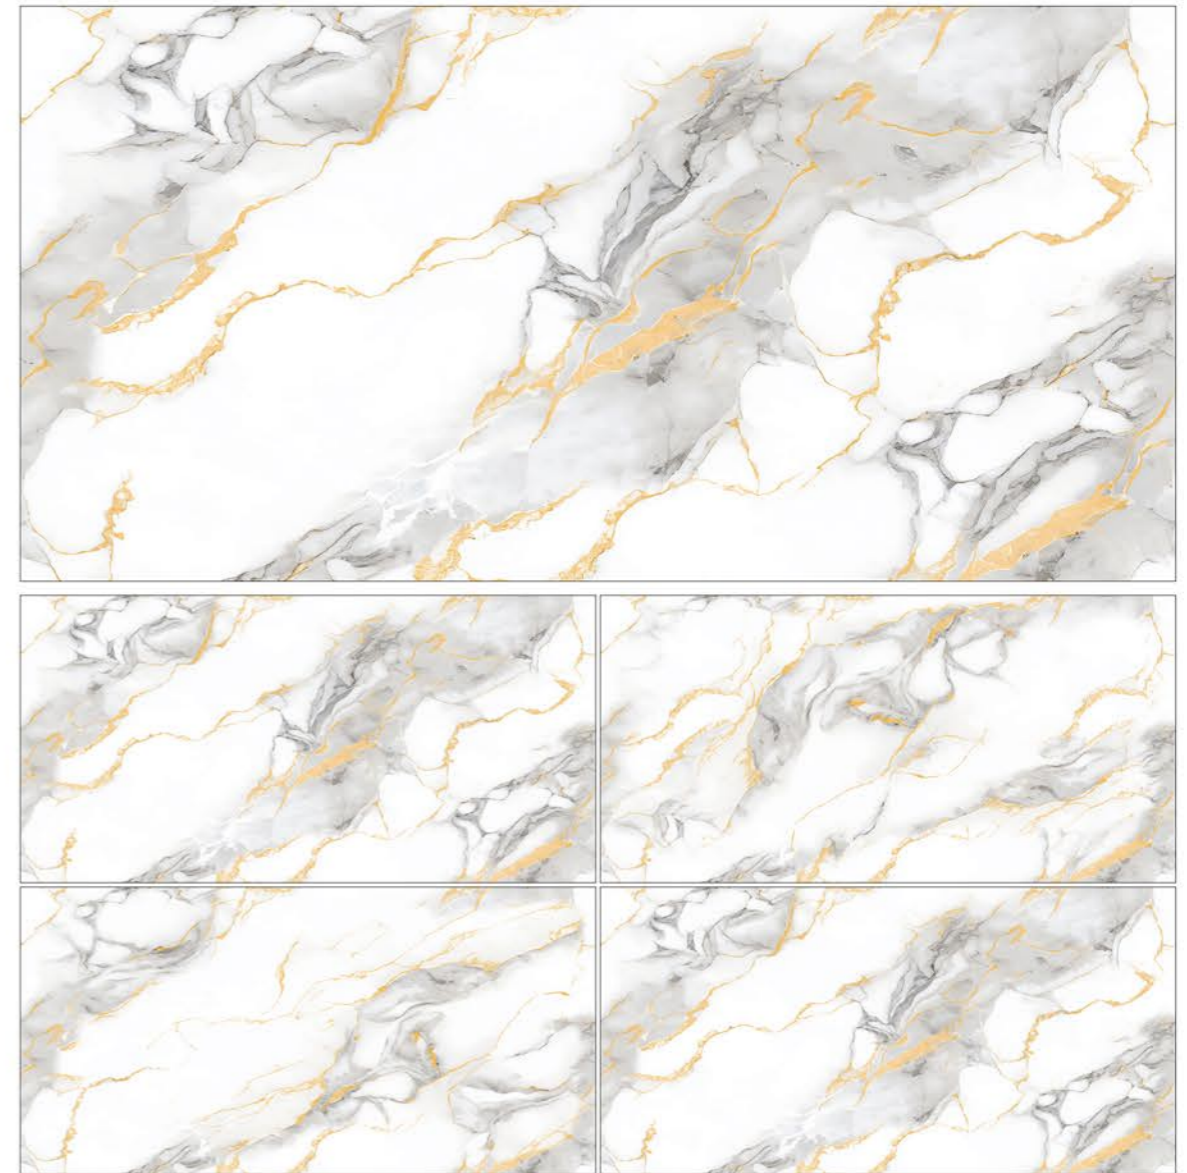

EM_ULTIMO GOLD

CARVING SURFACE

RANDOM -3

**SIZE:
600X1200MM**

GLAZED VITRIFIED TILES