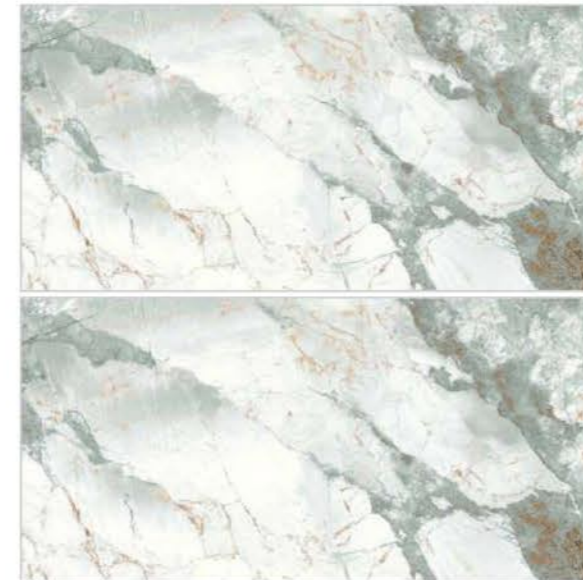

COLONIA GREEN

CARVING SURFACE

RANDOM -3

**SIZE:
600X1200MM**

GLAZED VITRIFIED TILES