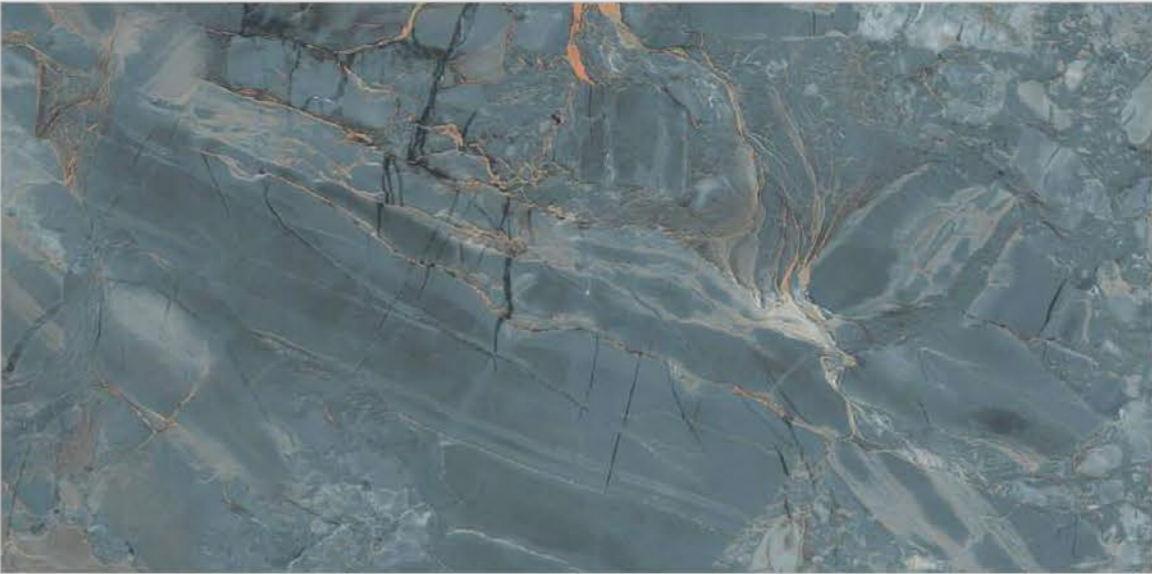

GLAZED VITRIFIED TILES

EM_ULTIMO GOLD

CARVING SURFACE

RANDOM -3

**SIZE:
600X1200MM**

GLAZED VITRIFIED TILES

FINE TEAL

CARVING SURFACE