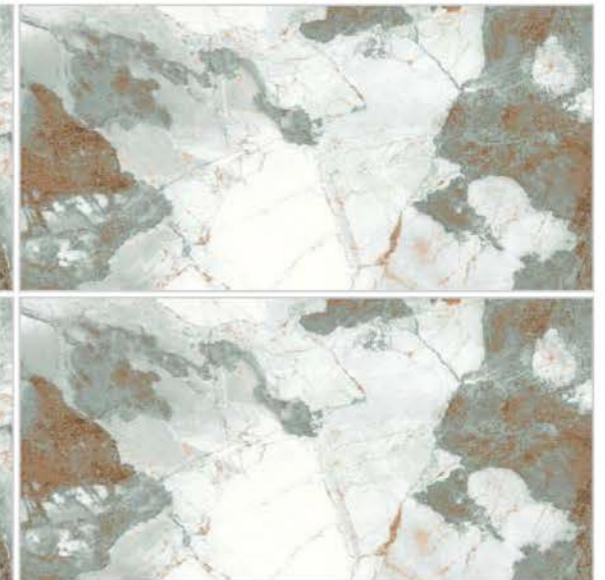

COLONIA GREEN

CARVING SURFACE

RANDOM -3

**SIZE:
600X1200MM**

GLAZED VITRIFIED TILES